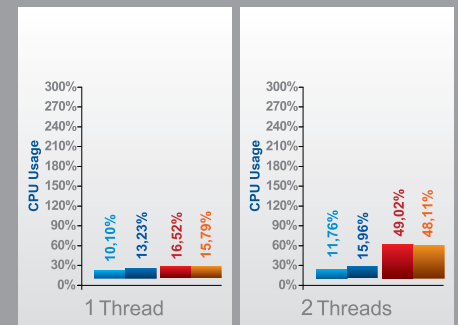

smartWEB® – is a Web content filter that manages and controls the Internet use in corporative environments, disabling the access of the officials to websites inappropriate or potentially dangerous for the enterprise. Developed for the Brazilian reality, its database is constantly updated and takes into account customary of Brazilian Web.

messengerPOLICY® – lets you control the use of communicators snapshots and brings together many resources to prevent recreational use of it and also security, integrity and confidentiality prejudice of the enterprise data. After its installation all the messages exchanged will be analyzed by messengerPOLICY®, and will be treated according with the utilization policy defined by the administrator.

Comparative

The tests performed by BRconnection® prove the excellent performance rates obtained with EOS® that were compared with another popular Linux® distribution for servers. The results are shown in the charts below:

Legend

- EOS 32 bits
- EOS Highmen
- Another 32 bits
- Another 64 bits

Thread is a single flow of control within a sequential program

*access <http://eos.brc.com.br> and see under what conditions were performed these tests

Discover a wealth of benefits in using the EOS®, download your version at <http://eos.brc.com.br>