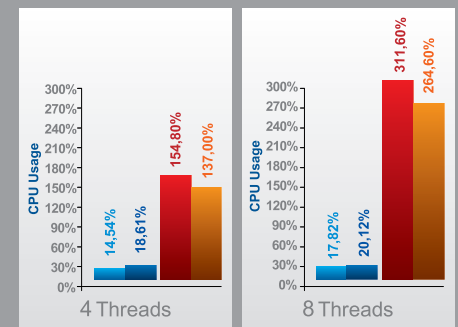

smartWEB® – is a Web content filter that manages and controls the Internet use in corporative environments, disabling the access of the officials to websites inappropriate or potentially dangerous for the enterprise. Developed for the Brazilian reality, its database is constantly updated and takes into account customary of Brazilian Web.

messengerPOLICY® – lets you control the use of communicators snapshots and brings together many resources to prevent recreational use of it and also security, integrity and confidentiality prejudice of the enterprise data. After its installation all the messages exchanged will be analyzed by messengerPOLICY®, and will be treated according with the utilization policy defined by the administrator.

Comparative

The tests performed by BRconnection® prove the excellent performance rates obtained with EOS® that were compared with another popular Linux® distribution for servers. The results are shown in the charts below:

Legend

- EOS 32 bits
- EOS Highmen
- Another 32 bits
- Another 64 bits

Thread is a single flow of control within a sequential program

*access <http://eos.brc.com.br> and see under what conditions were performed these tests

Discover a wealth of benefits in using the EOS®, download your version at <http://eos.brc.com.br>